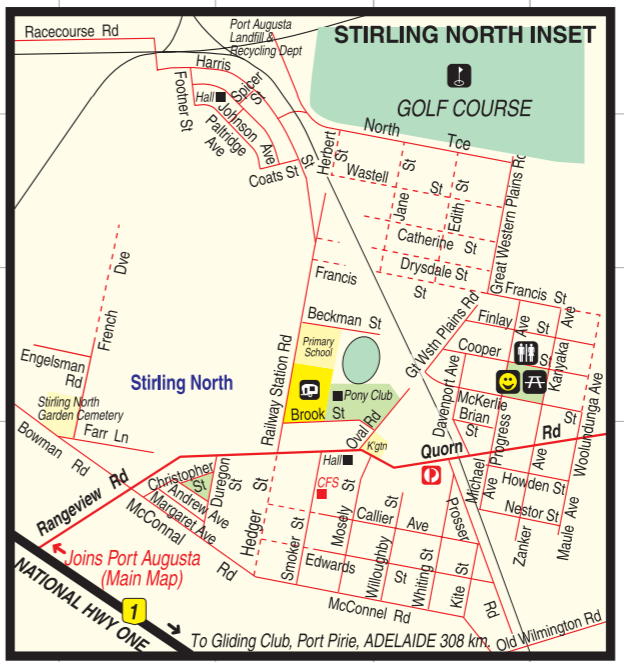

PORT AUGUSTA

KEY

- Playground
- Police
- Picnic Area
- Golf Club
- Information Centre
- Toilets
- Hospital
- Lookout
- Point of interest
- Emergency Service
- Council Services (see reverse)

Produced by WILKINS TOURIST MAPS PTY LTD
 P.O. Box 585 Glenorchy, 7010 Tasmania
 Ph: 03 6272 0244, Email: enquiries@wilmap.com.au
 This map and many others are downloadable at
<http://www.wilmap.com.au> Australia's largest Travel site